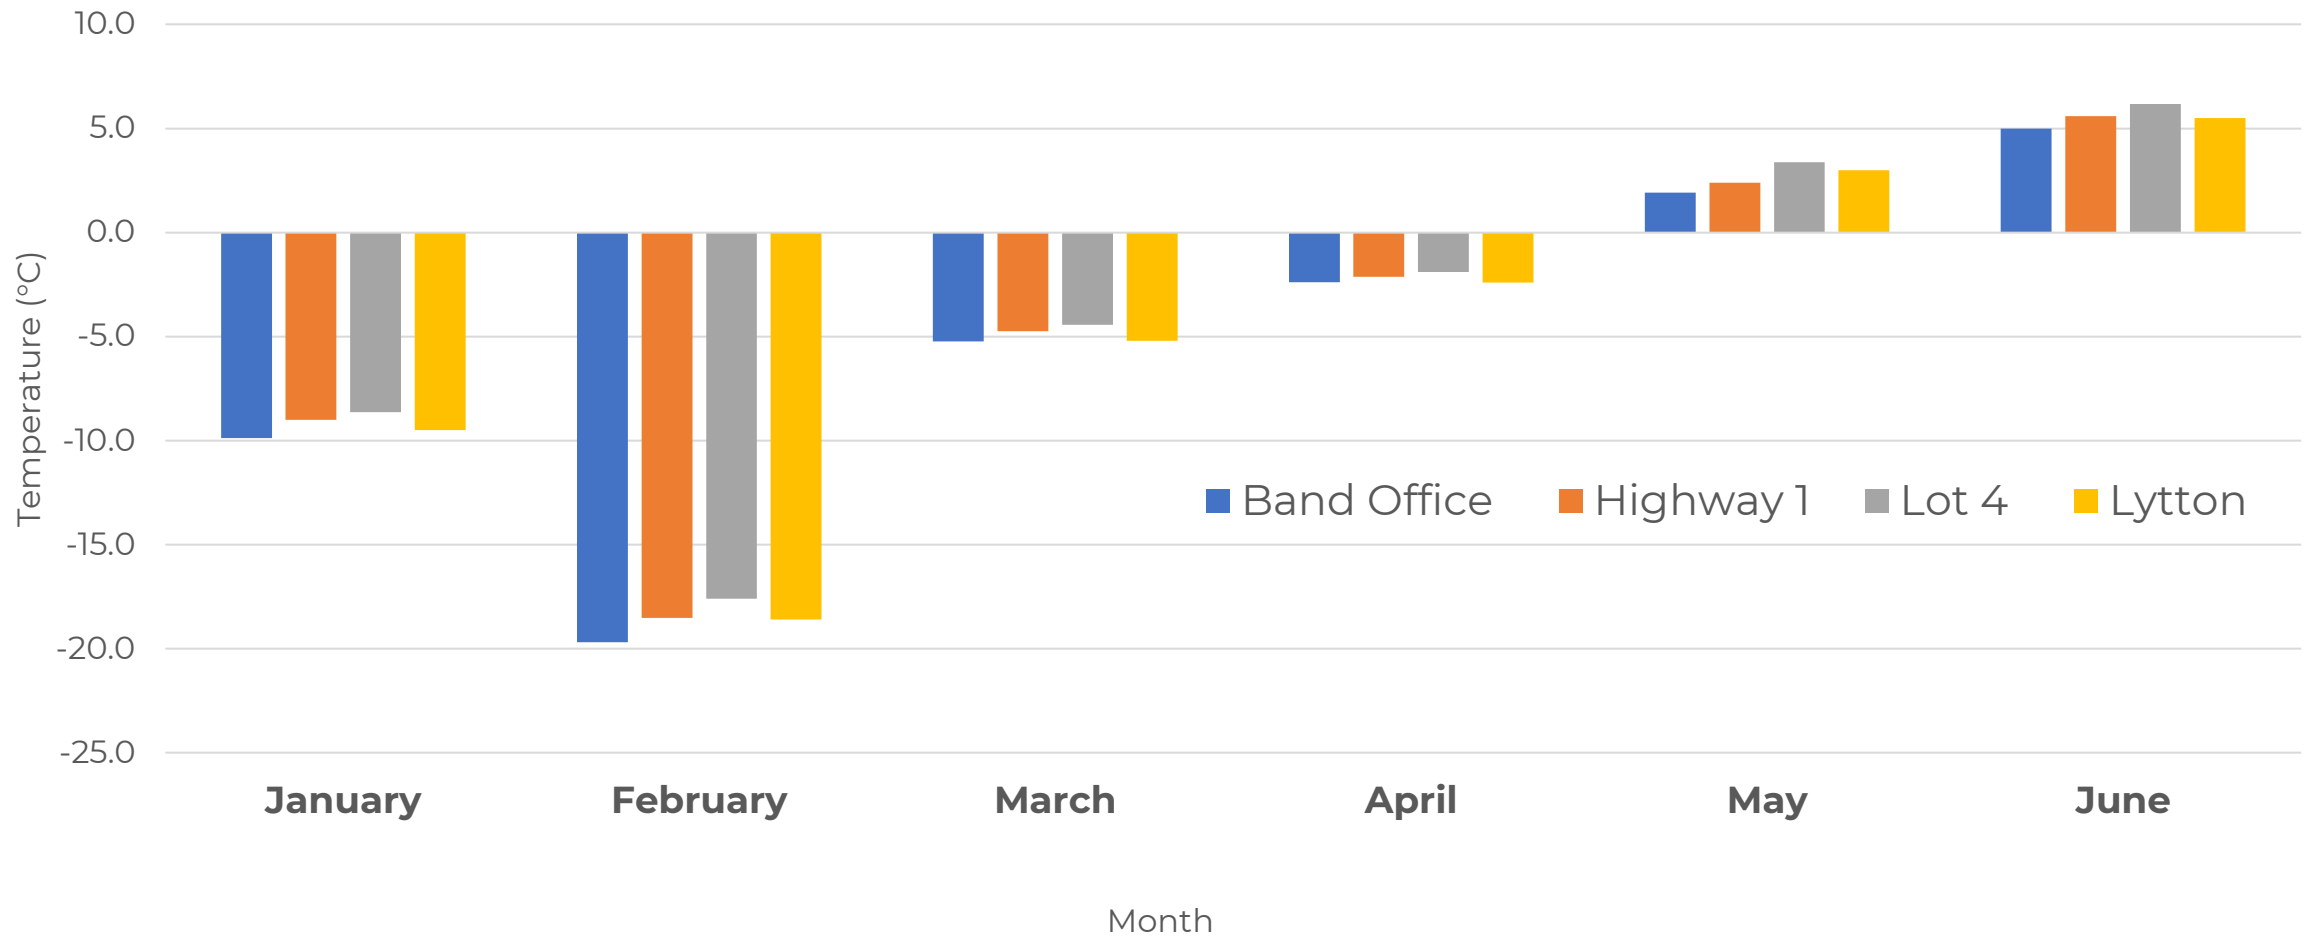

*Lytton RCS Weather Station

Total Monthly Precipitation in 2021 (mm)

* Up to July 7th, 2021

Canadian AQHI One Hour Average

Minimum Monthly Temperature in 2021 (°C)

Minimum Monthly Temperature in 2021 (°C)

MONTH	BAND OFFICE	HIGHWAY 1	LOT 4	LYTTON
January	-9.9	-9.0	-8.6	-9.5
February	-19.7	-18.5	-17.6	-18.6
March	-5.2	-4.7	-4.4	-5.2
April	-2.4	-2.1	-1.9	-2.4
May	1.9	2.4	3.4	3.0
June	5.0	5.6	6.2	5.5

Average Monthly Temperature in 2021 (°C)

Average Monthly Temperature in 2021 (°C)

MONTH	BAND OFFICE	HIGHWAY 1	LOT 4	LYTTON
January	0.5	1.1	1.2	0.9
February	-1.8	-1.1	-0.7	-0.9
March	4.7	5.4	5.5	5.6
April	9.4	10.2	10.3	10.5
May	13.3	14.2	14.5	14.8
June	20.5	21.4	21.6	22.1

Total Precipitation in 2021 (mm)

MONTH	BAND OFFICE	HIGHWAY 1	LOT 4	LYTTON
January	186	168	145	90
February	82	90	71	33
March	75	71	52	33
April	12	12	9	1
May	35	39	31	8
June	26	3	2	1
July*	0	0	0	0

* Up to July 7th, 2021