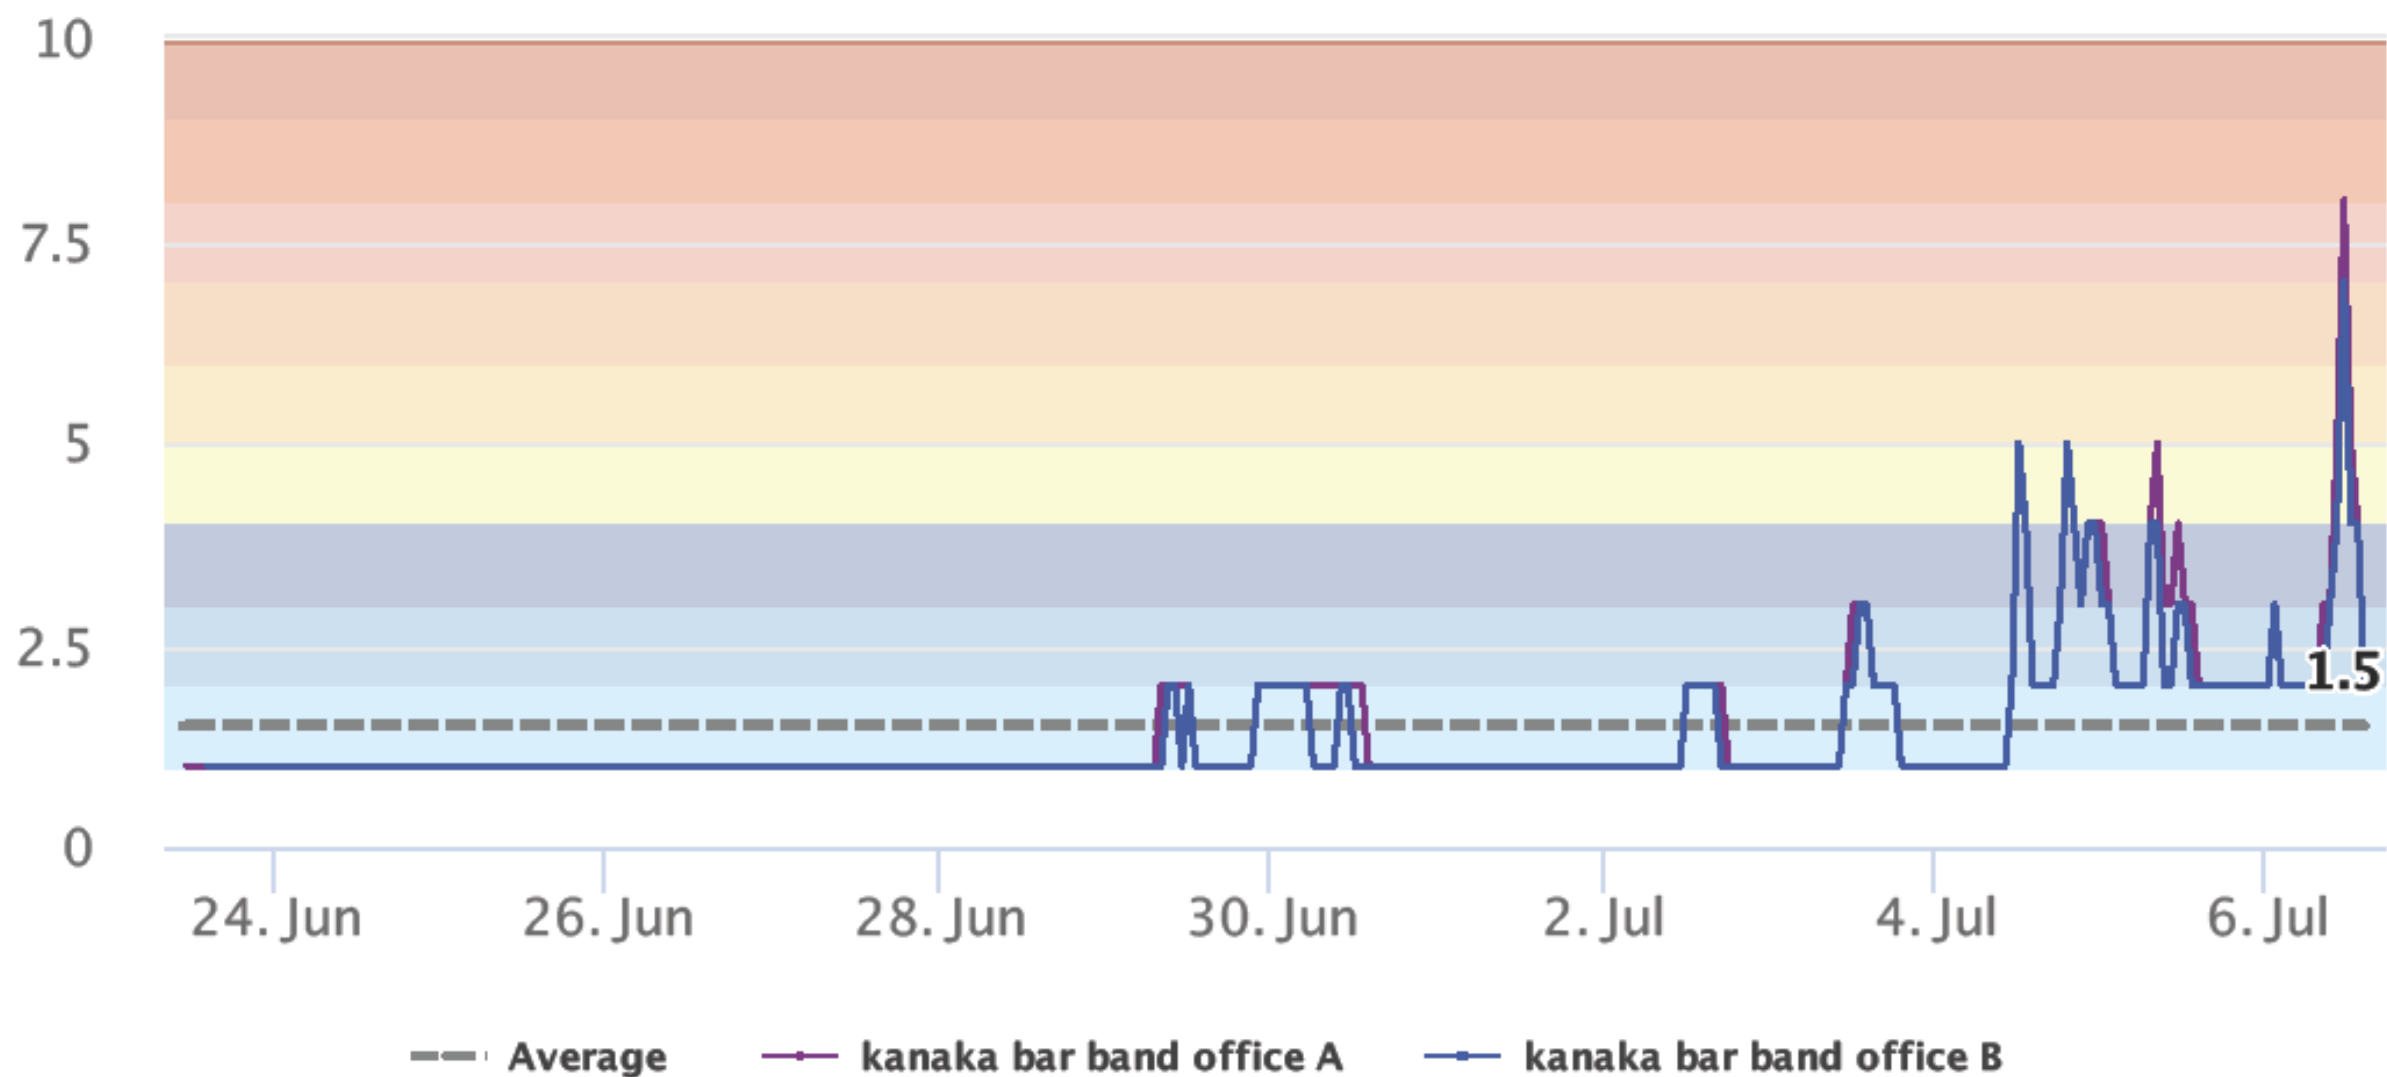

*Lytton RCS Weather Station

Total Monthly Precipitation in 2021 (mm)

* Up to July 7th, 2021

Canadian AQHI One Hour Average

Minimum Monthly Temperature in 2021 (°C)

Minimum Monthly Temperature in 2021 (°C)

MONTH	BAND OFFICE	HIGHWAY 1	LOT 4	LYTTON
January	-9.9	-9.0	-8.6	-9.5
February	-19.7	-18.5	-17.6	-18.6
March	-5.2	-4.7	-4.4	-5.2
April	-2.4	-2.1	-1.9	-2.4
May	1.9	2.4	3.4	3.0
June	5.0	5.6	6.2	5.5

Average Monthly Temperature in 2021 (°C)

Average Monthly Temperature in 2021 (°C)

MONTH	BAND OFFICE	HIGHWAY 1	LOT 4	LYTTON
January	0.5	1.1	1.2	0.9
February	-1.8	-1.1	-0.7	-0.9
March	4.7	5.4	5.5	5.6
April	9.4	10.2	10.3	10.5
May	13.3	14.2	14.5	14.8
June	20.5	21.4	21.6	22.1

Total Precipitation in 2021 (mm)

MONTH	BAND OFFICE	HIGHWAY 1	LOT 4	LYTTON
January	186	168	145	90
February	82	90	71	33
March	75	71	52	33
April	12	12	9	1
May	35	39	31	8
June	26	3	2	1
July*	0	0	0	0

* Up to July 7th, 2021