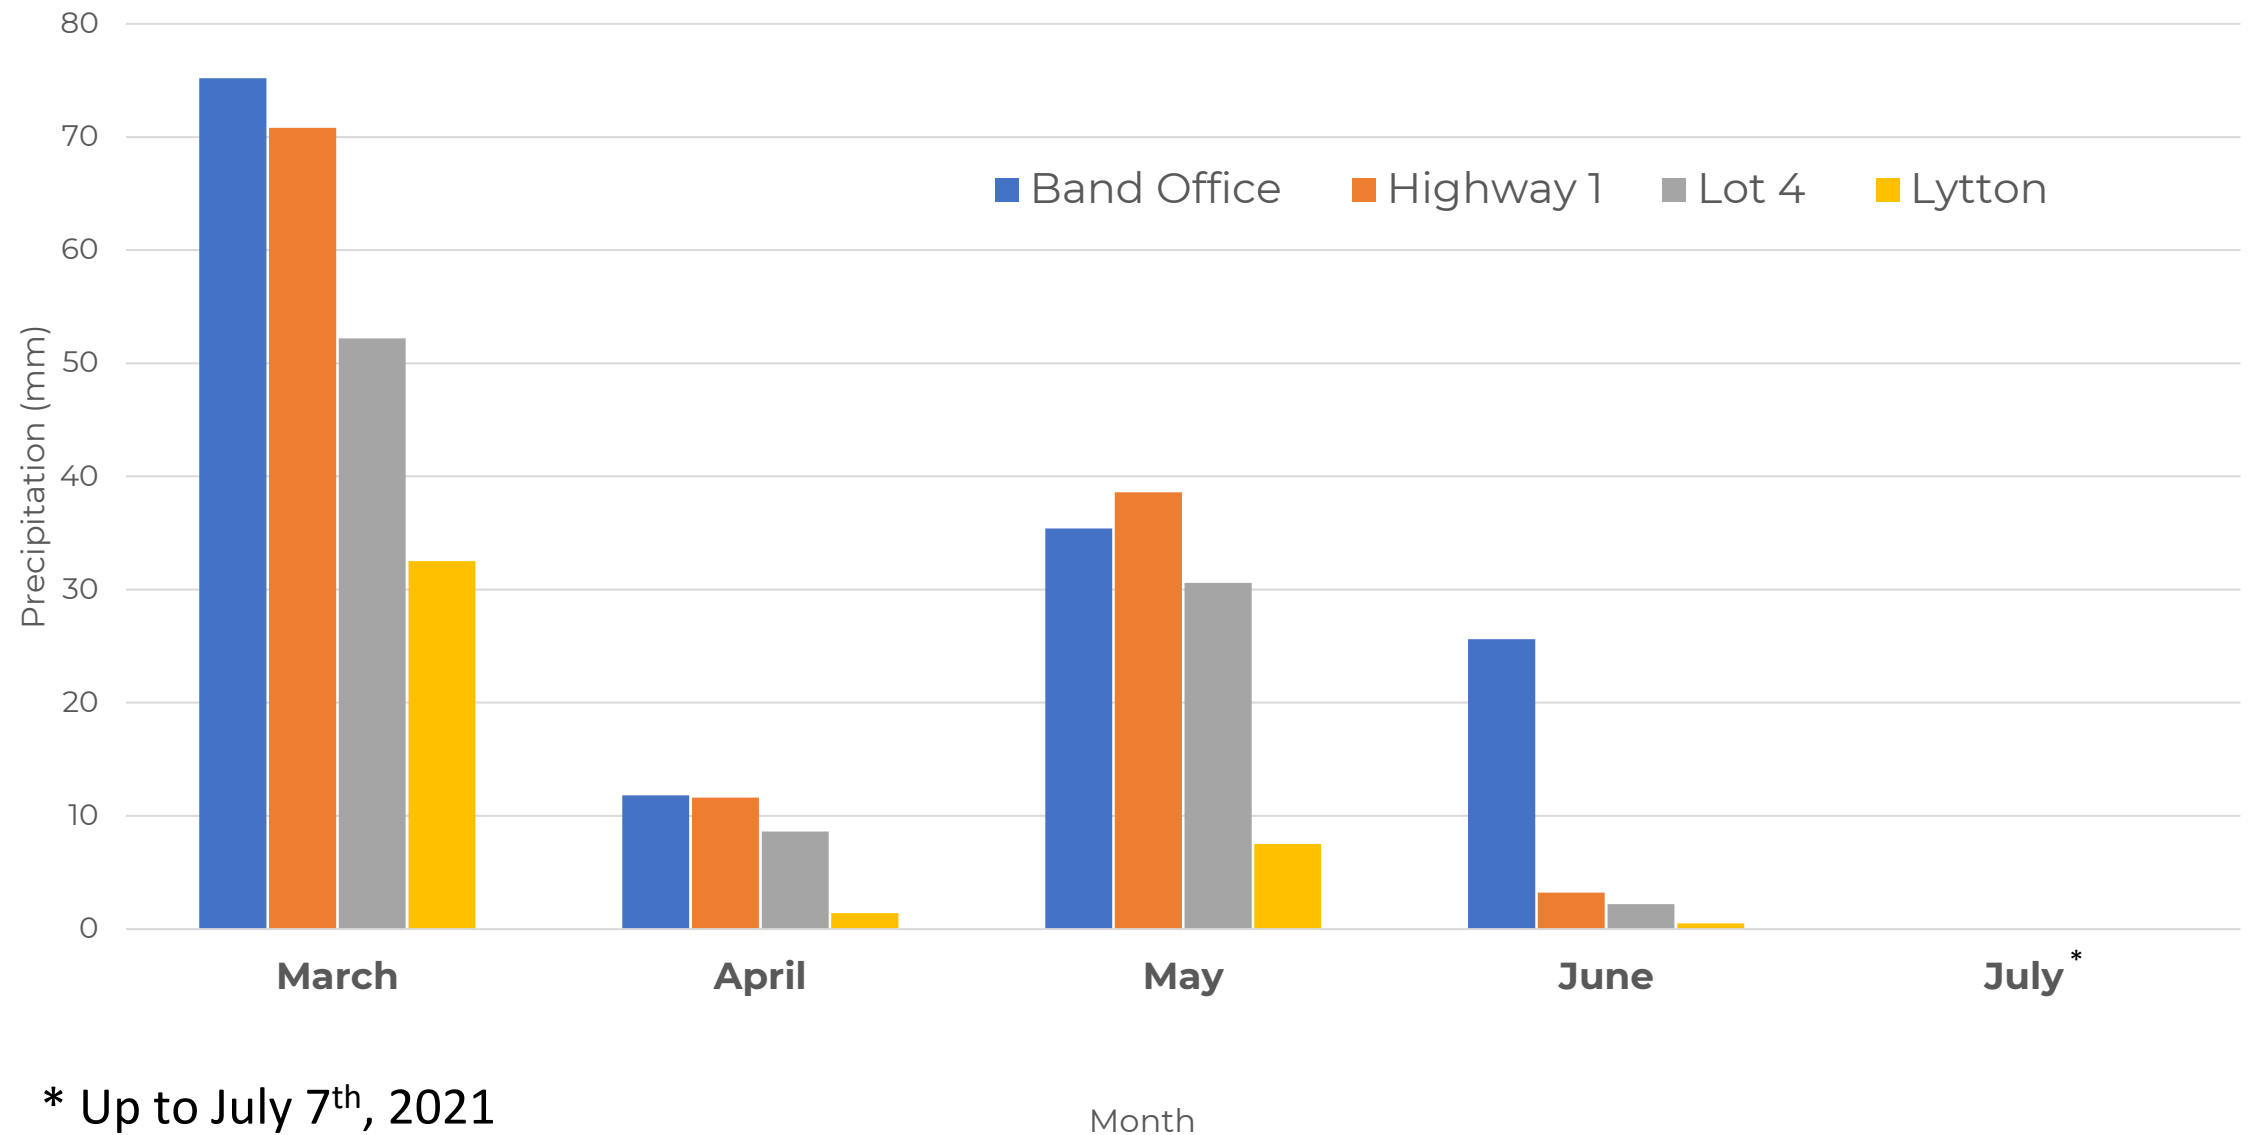

Maximum Monthly Temperature in 2021 (°C)

Maximum Monthly Temperature in 2021 (°C)

MONTH	BAND OFFICE	HIGHWAY 1	LOT 4	LYTTON
January	8.8	9.4	10.9	9.9
February	10.0	11.2	12.4	12.1
March	16.6	17.8	18.9	18.3
April	27.0	28.1	28.6	27.8
May	28.1	29.7	30.8	28.9
June	46.3	47.8	50.2	49.6*

*Lytton RCS Weather Station

Total Monthly Precipitation in 2021 (mm)

* Up to July 7th, 2021

Canadian AQHI One Hour Average

Minimum Monthly Temperature in 2021 (°C)

Minimum Monthly Temperature in 2021 (°C)

MONTH	BAND OFFICE	HIGHWAY 1	LOT 4	LYTTON
January	-9.9	-9.0	-8.6	-9.5
February	-19.7	-18.5	-17.6	-18.6
March	-5.2	-4.7	-4.4	-5.2
April	-2.4	-2.1	-1.9	-2.4
May	1.9	2.4	3.4	3.0
June	5.0	5.6	6.2	5.5

Average Monthly Temperature in 2021 (°C)

Average Monthly Temperature in 2021 (°C)

MONTH	BAND OFFICE	HIGHWAY 1	LOT 4	LYTTON
January	0.5	1.1	1.2	0.9
February	-1.8	-1.1	-0.7	-0.9
March	4.7	5.4	5.5	5.6
April	9.4	10.2	10.3	10.5
May	13.3	14.2	14.5	14.8
June	20.5	21.4	21.6	22.1