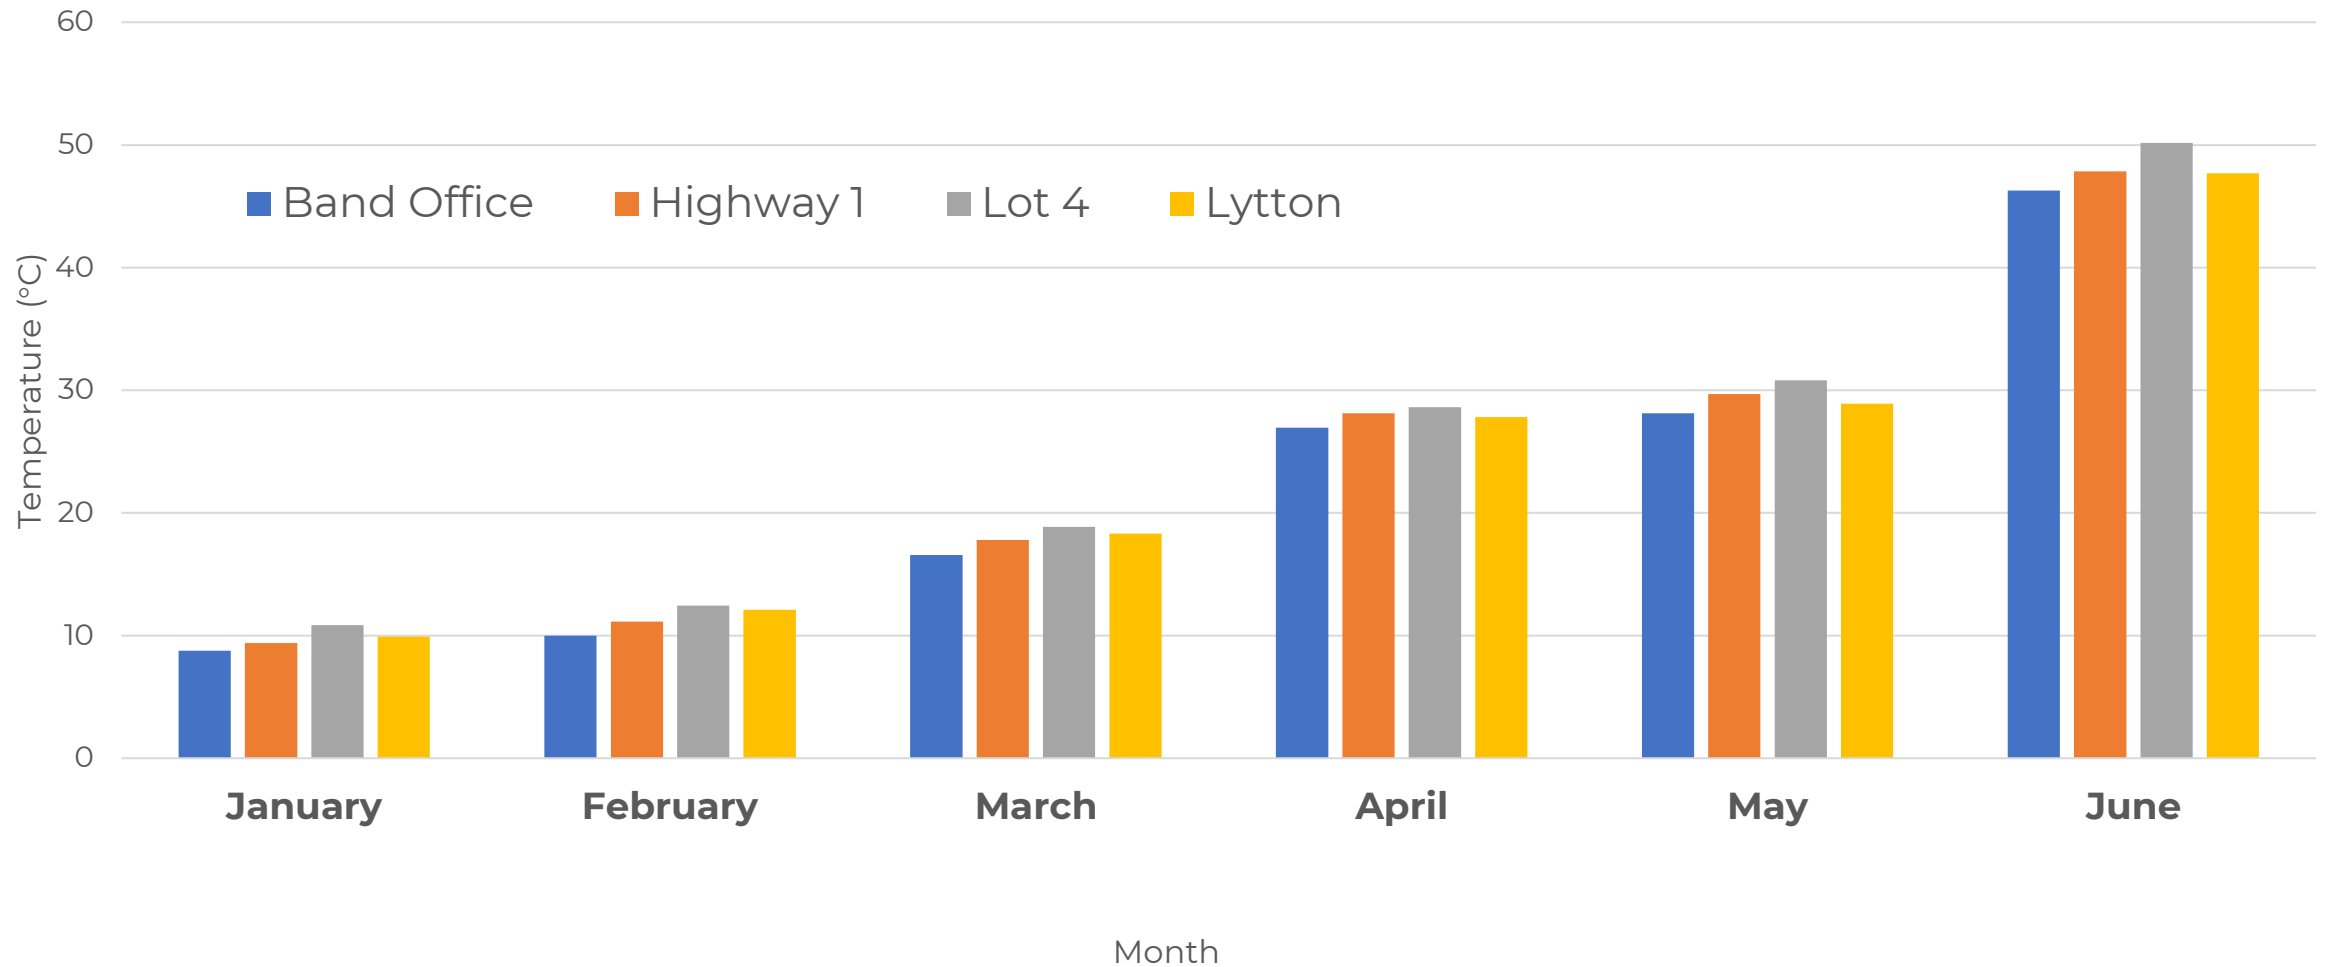

Maximum Monthly Temperature in 2021 (°C)

Maximum Monthly Temperature in 2021 (°C)

MONTH	BAND OFFICE	HIGHWAY 1	LOT 4	LYTTON
January	8.8	9.4	10.9	9.9
February	10.0	11.2	12.4	12.1
March	16.6	17.8	18.9	18.3
April	27.0	28.1	28.6	27.8
May	28.1	29.7	30.8	28.9
June	46.3	47.8	50.2	49.6*

*Lytton RCS Weather Station

Total Monthly Precipitation in 2021 (mm)

* Up to July 7th, 2021

Canadian AQHI One Hour Average

Minimum Monthly Temperature in 2021 (°C)

Minimum Monthly Temperature in 2021 (°C)

MONTH	BAND OFFICE	HIGHWAY 1	LOT 4	LYTTON
January	-9.9	-9.0	-8.6	-9.5
February	-19.7	-18.5	-17.6	-18.6
March	-5.2	-4.7	-4.4	-5.2
April	-2.4	-2.1	-1.9	-2.4
May	1.9	2.4	3.4	3.0
June	5.0	5.6	6.2	5.5