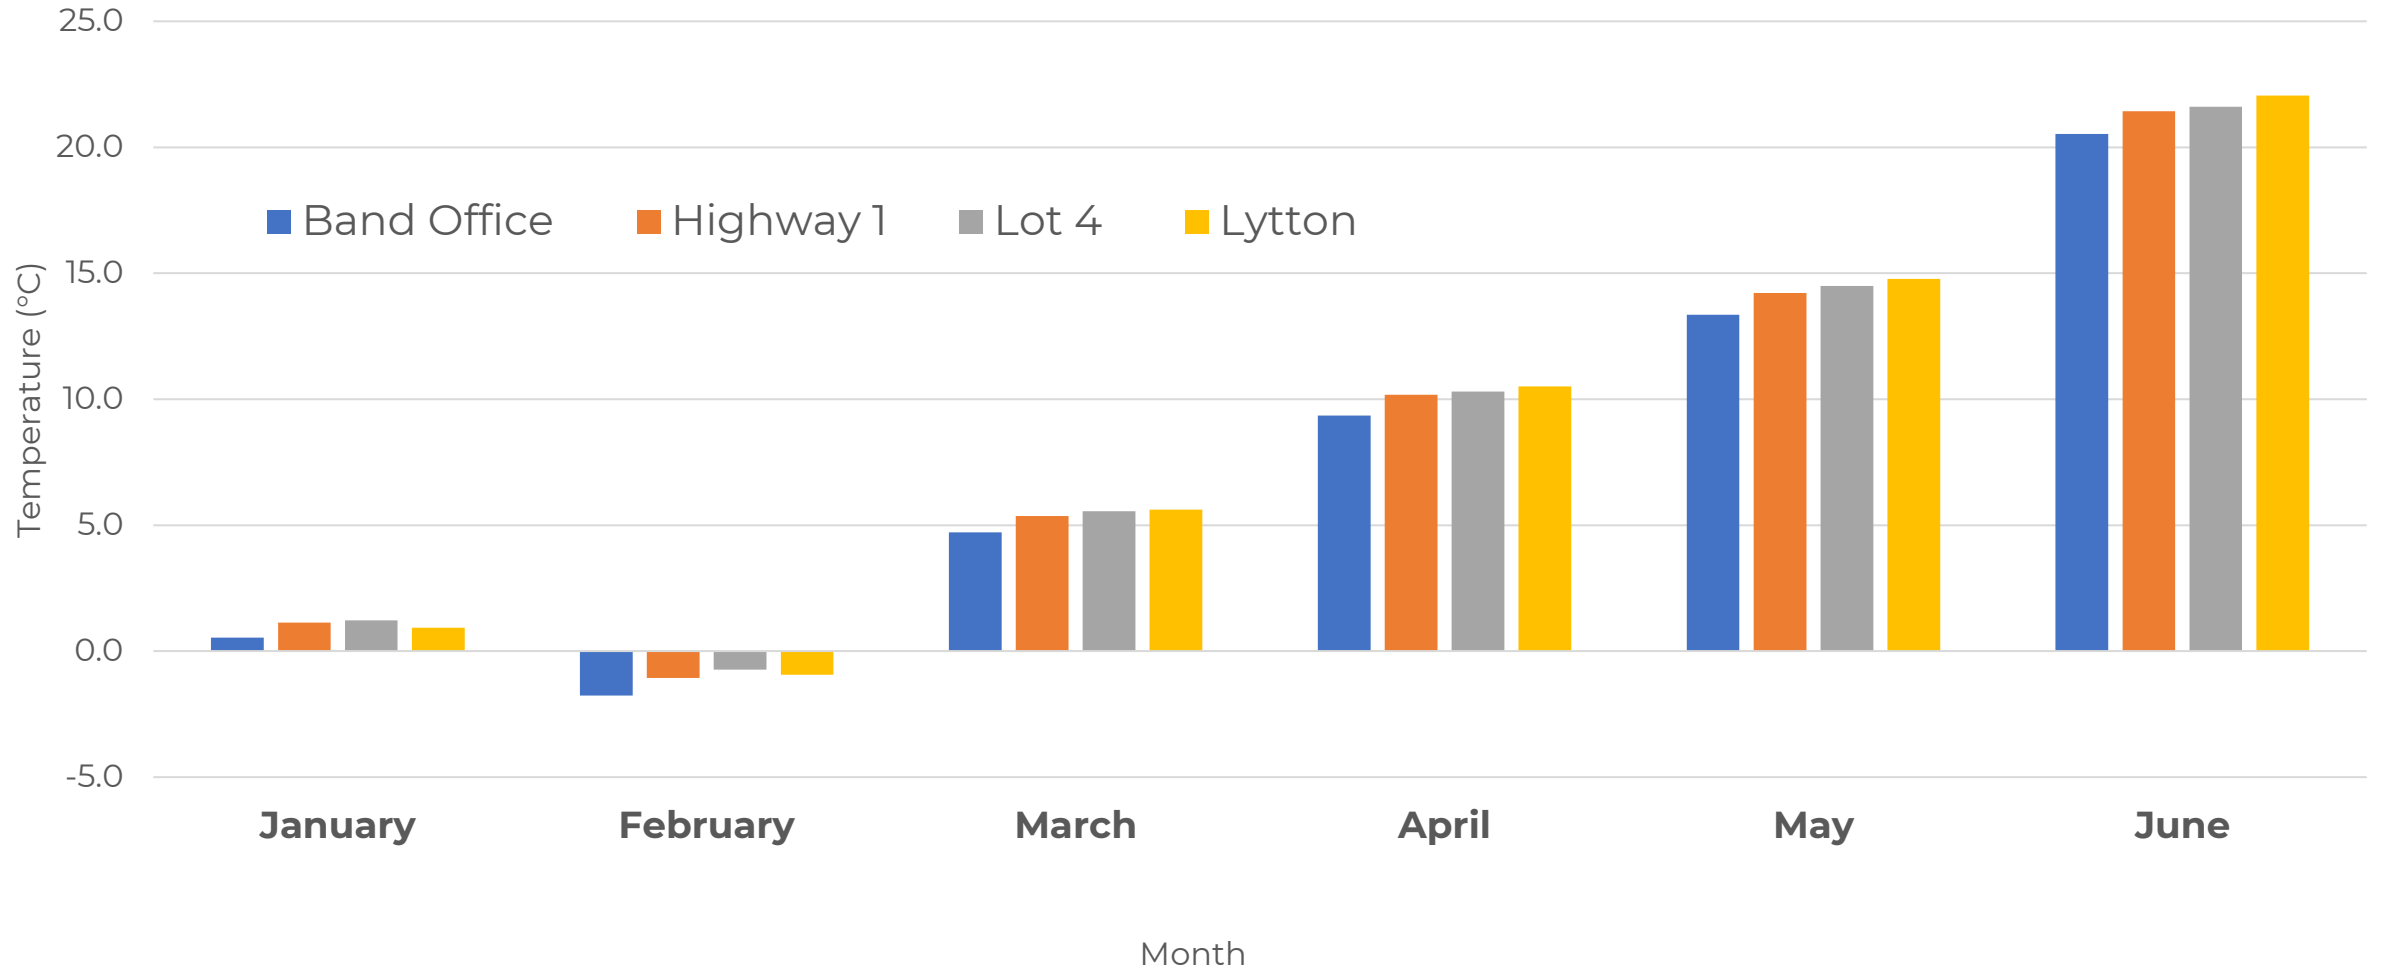

*Lytton RCS Weather Station

Total Monthly Precipitation in 2021 (mm)

* Up to July 7th, 2021

Canadian AQHI One Hour Average

Minimum Monthly Temperature in 2021 (°C)

Minimum Monthly Temperature in 2021 (°C)

MONTH	BAND OFFICE	HIGHWAY 1	LOT 4	LYTTON
January	-9.9	-9.0	-8.6	-9.5
February	-19.7	-18.5	-17.6	-18.6
March	-5.2	-4.7	-4.4	-5.2
April	-2.4	-2.1	-1.9	-2.4
May	1.9	2.4	3.4	3.0
June	5.0	5.6	6.2	5.5

Average Monthly Temperature in 2021 (°C)

Average Monthly Temperature in 2021 (°C)

MONTH	BAND OFFICE	HIGHWAY 1	LOT 4	LYTTON
January	0.5	1.1	1.2	0.9
February	-1.8	-1.1	-0.7	-0.9
March	4.7	5.4	5.5	5.6
April	9.4	10.2	10.3	10.5
May	13.3	14.2	14.5	14.8
June	20.5	21.4	21.6	22.1

Total Precipitation in 2021 (mm)

MONTH	BAND OFFICE	HIGHWAY 1	LOT 4	LYTTON
January	186	168	145	90
February	82	90	71	33
March	75	71	52	33
April	12	12	9	1
May	35	39	31	8
June	26	3	2	1
July*	0	0	0	0

* Up to July 7th, 2021