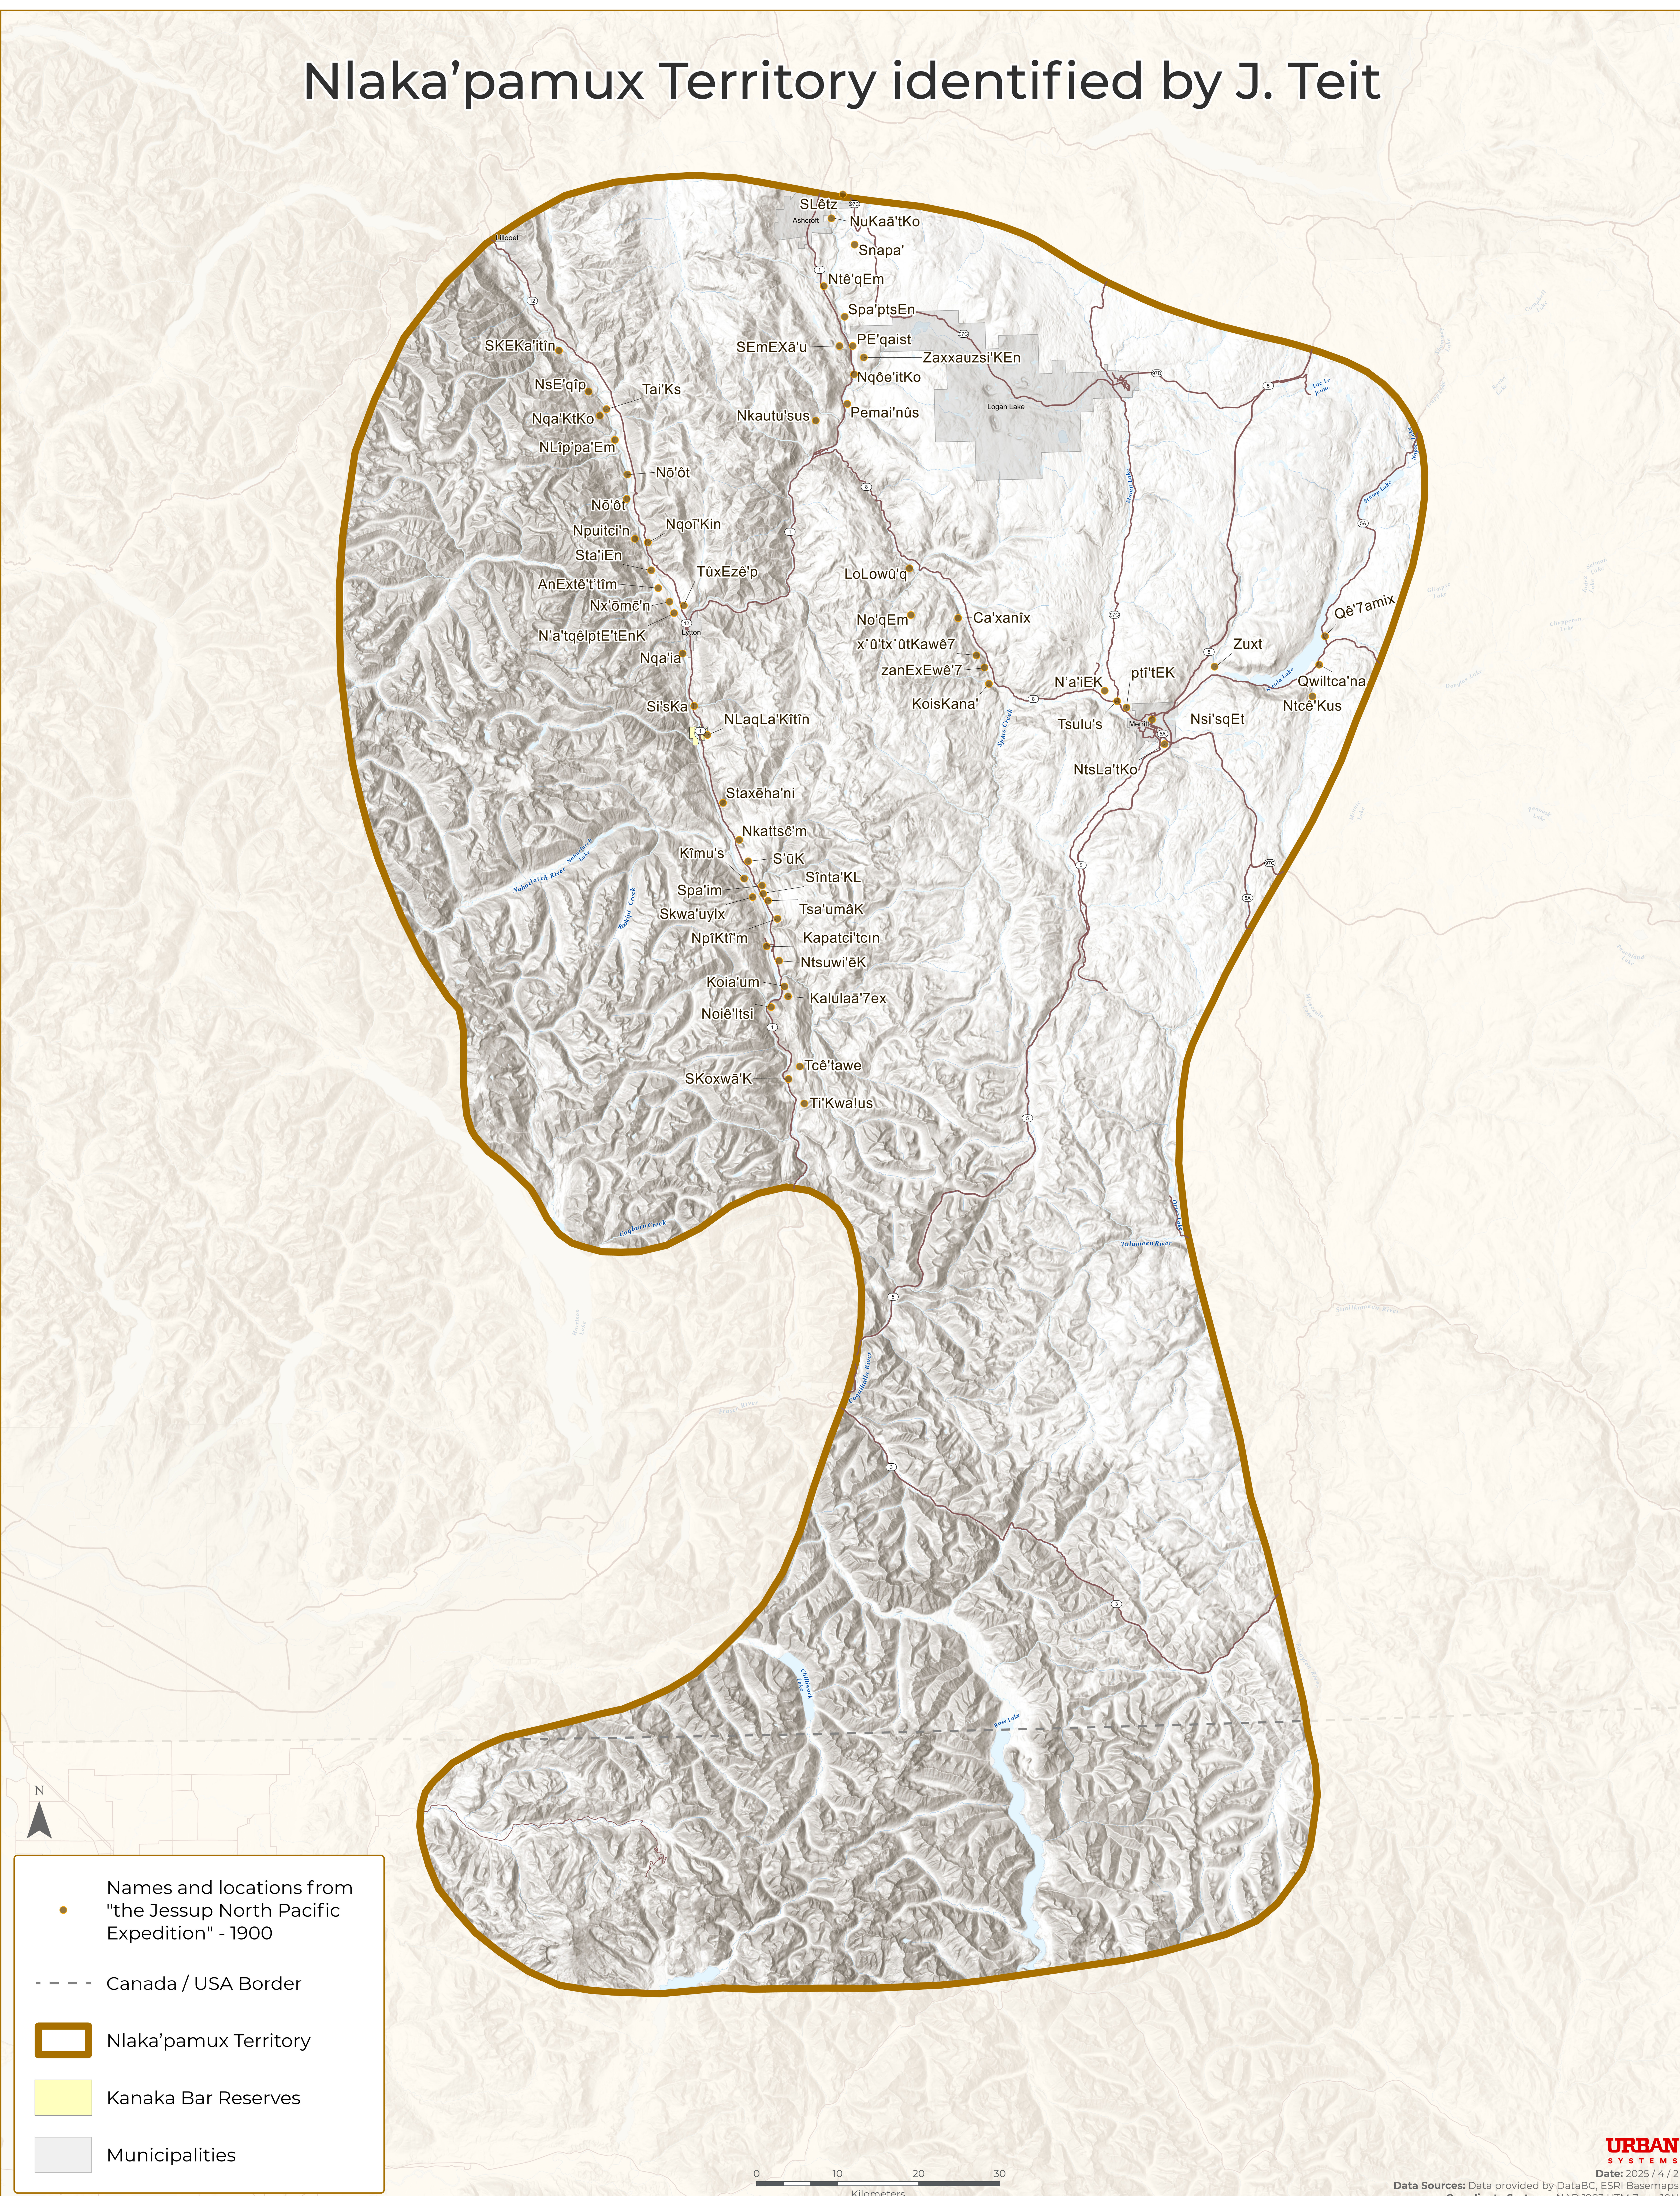

Nlaka'pamux Territory identified by J. Teit

- Names and locations from "the Jessup North Pacific Expedition" - 1900
- - - Canada / USA Border
- ▭ Nlaka'pamux Territory
- ▭ Kanaka Bar Reserves
- ▭ Municipalities

Last updated by rsingh on Wednesday, April 2, 2025 at 2:46 PM. Last exported by rsingh on Wednesday, April 2, 2025 2:45 PM. Last printed by rsingh on